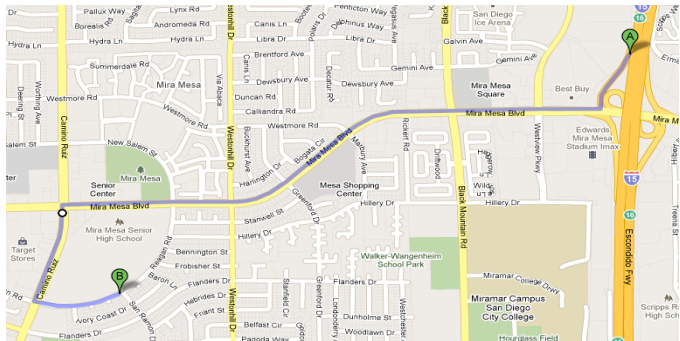

SOUTHERN CALIFORNIA SCHOOL BAND & ORCHESTRA ASSOCIATION

SCSBOA Field Show Championships – 2011

Mira Mesa HS – 10510 Reagan Rd. San Diego, CA 92126

Equipment and Bus Directions

Mira Mesa High School is located in the northern part of the city of San Diego and is accessible from both I-15 and I-5 (via I-805).

Due to safety and traffic congestion concerns along Mira Mesa Blvd, access to the campus for Equipment Vehicles and Buses will ONLY BE GRANTED via Reagan Road access off of Camino Ruiz.

I-805 (I-5 South to I-805)

1. **I-805**
2. Take exit **27** for **Mira Mesa Blvd** 0.4 mi
3. Turn **EAST** at **Sorrento Valley Rd** 0.3 mi
(Southbound Left / Northbound Right)
4. Continue onto **Mira Mesa Blvd** 4.0 mi
5. Turn **right** at **Camino Ruiz** 0.3 mi
6. Turn **left** at **Reagan Rd** 0.2 mi

I-15

1. **I-15**
2. Take exit **16** for **Mira Mesa Blvd** 0.3 mi
3. Turn **WEST** at **Mira Mesa Blvd** 1.6 mi
(Southbound Right / Northbound Left)
4. Turn **left** at **Camino Ruiz** 0.3 mi
5. Turn **left** at **Reagan Rd** 0.2 mi