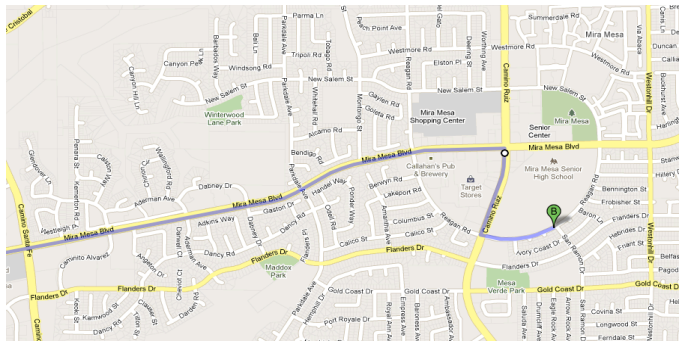

SOUTHERN CALIFORNIA SCHOOL BAND & ORCHESTRA ASSOCIATION

SCSBOA Field Show Championships – 2011

Mira Mesa HS – 10510 Reagan Rd. San Diego, CA 92126

Equipment and Bus Directions

Mira Mesa High School is located in the northern part of the city of San Diego and is accessible from both I-15 and I-5 (via I-805).

Due to safety and traffic congestion concerns along Mira Mesa Blvd, access to the campus for Equipment Vehicles and Buses will ONLY BE GRANTED via Reagan Road access off of Camino Ruiz.

I-805 (I-5 South to I-805)

1. **I-805**
2. Take exit **27** for **Mira Mesa Blvd** 0.4 mi
3. Turn **EAST** at **Sorrento Valley Rd** 0.3 mi
(Southbound Left / Northbound Right)
4. Continue onto **Mira Mesa Blvd** 4.0 mi
5. Turn **right** at **Camino Ruiz** 0.3 mi
6. Turn **left** at **Reagan Rd** 0.2 mi

I-15

1. **I-15**
2. Take exit **16** for **Mira Mesa Blvd** 0.3 mi
3. Turn **WEST** at **Mira Mesa Blvd** 1.6 mi
(Southbound Right / Northbound Left)
4. Turn **left** at **Camino Ruiz** 0.3 mi
5. Turn **left** at **Reagan Rd** 0.2 mi