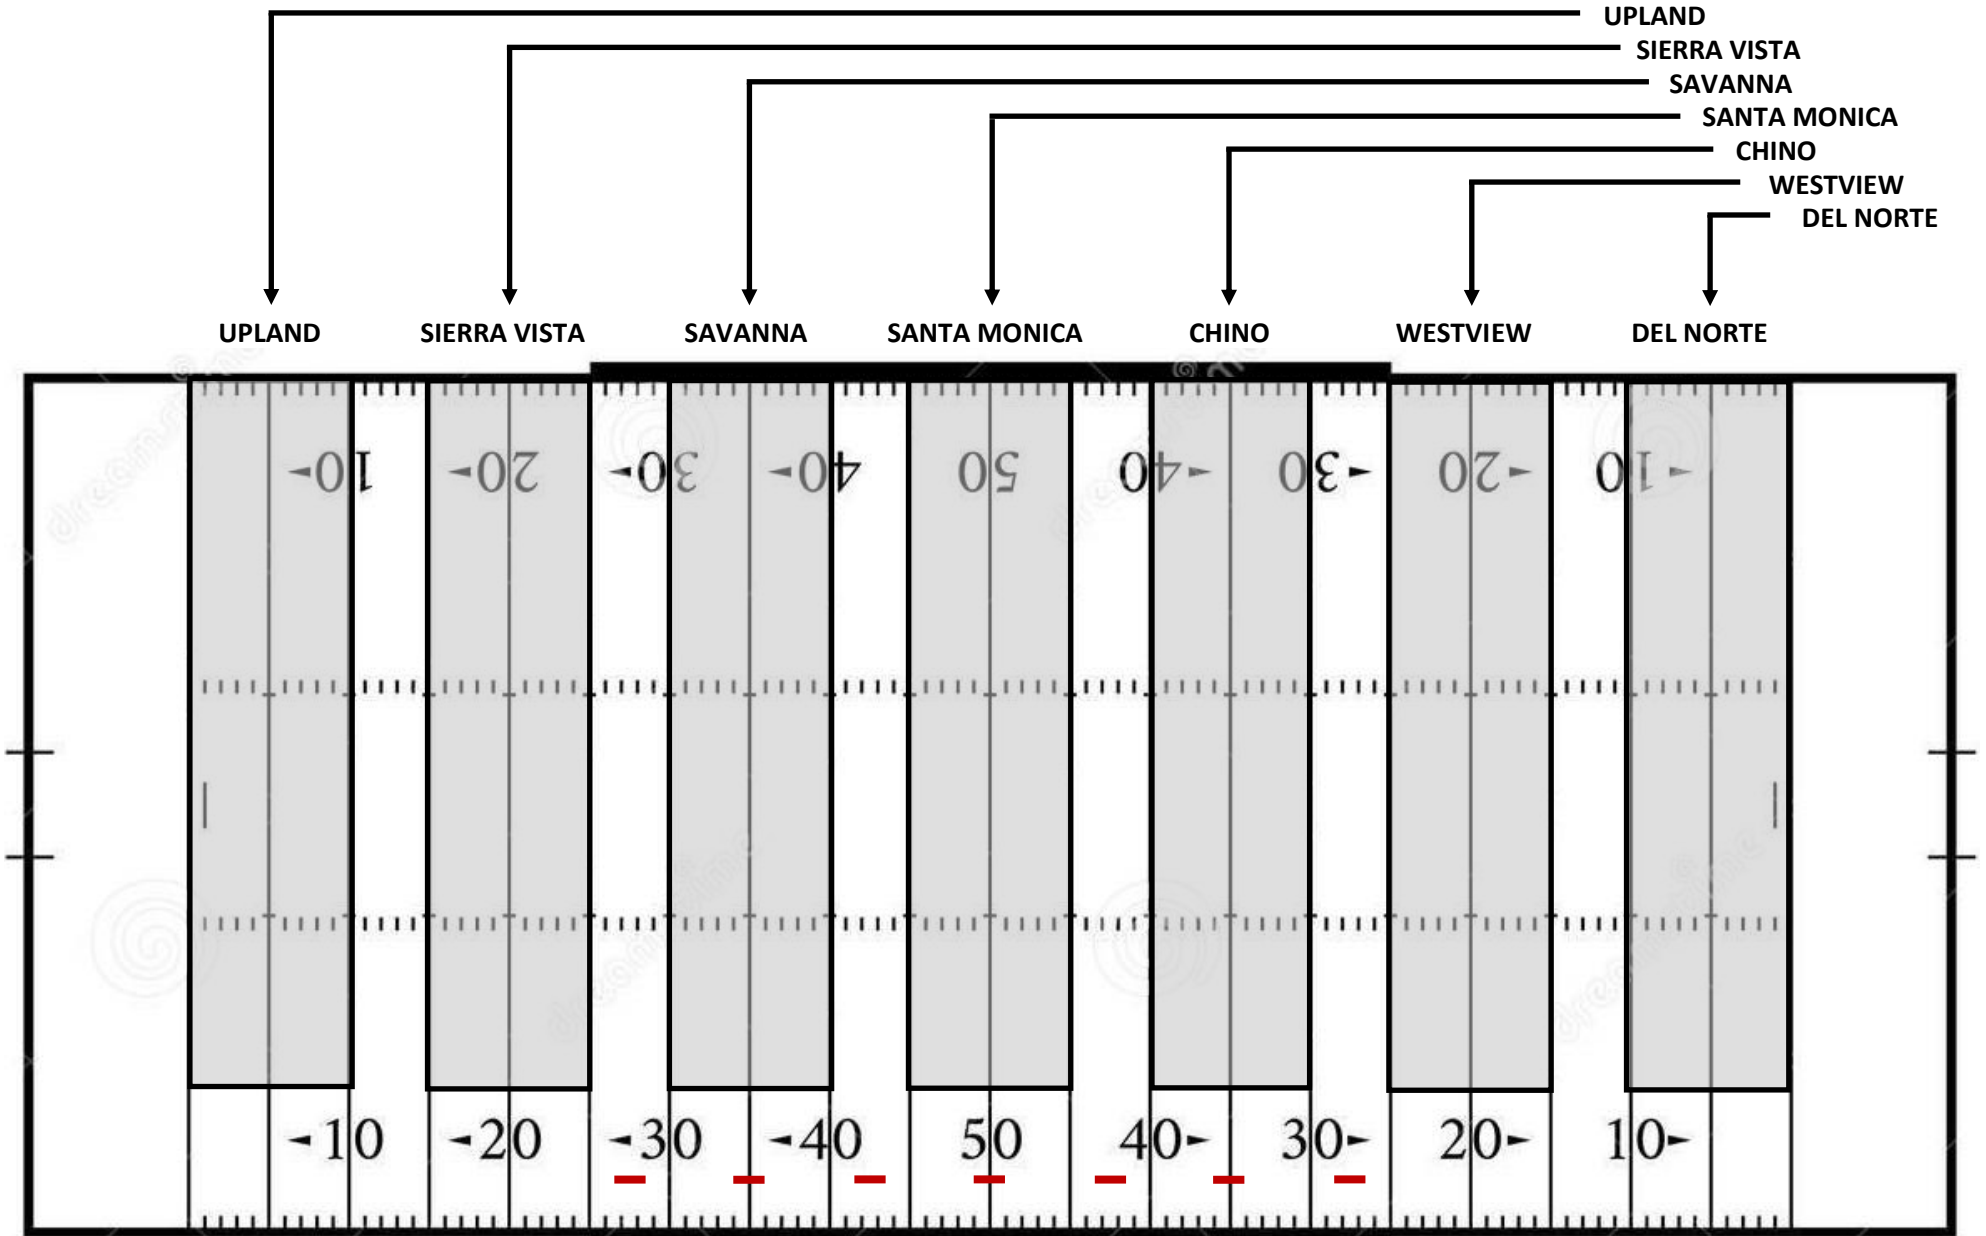

## Retreat Line Up

Awards plaques (—) will be spaced at twelve step intervals, left to right in performance order. Leadership will stand directly in front of their displayed award. Leadership groups may only extend five yards in width. Large leadership groups may need to stack in rows. Performers may fill their ten yard space as desired.